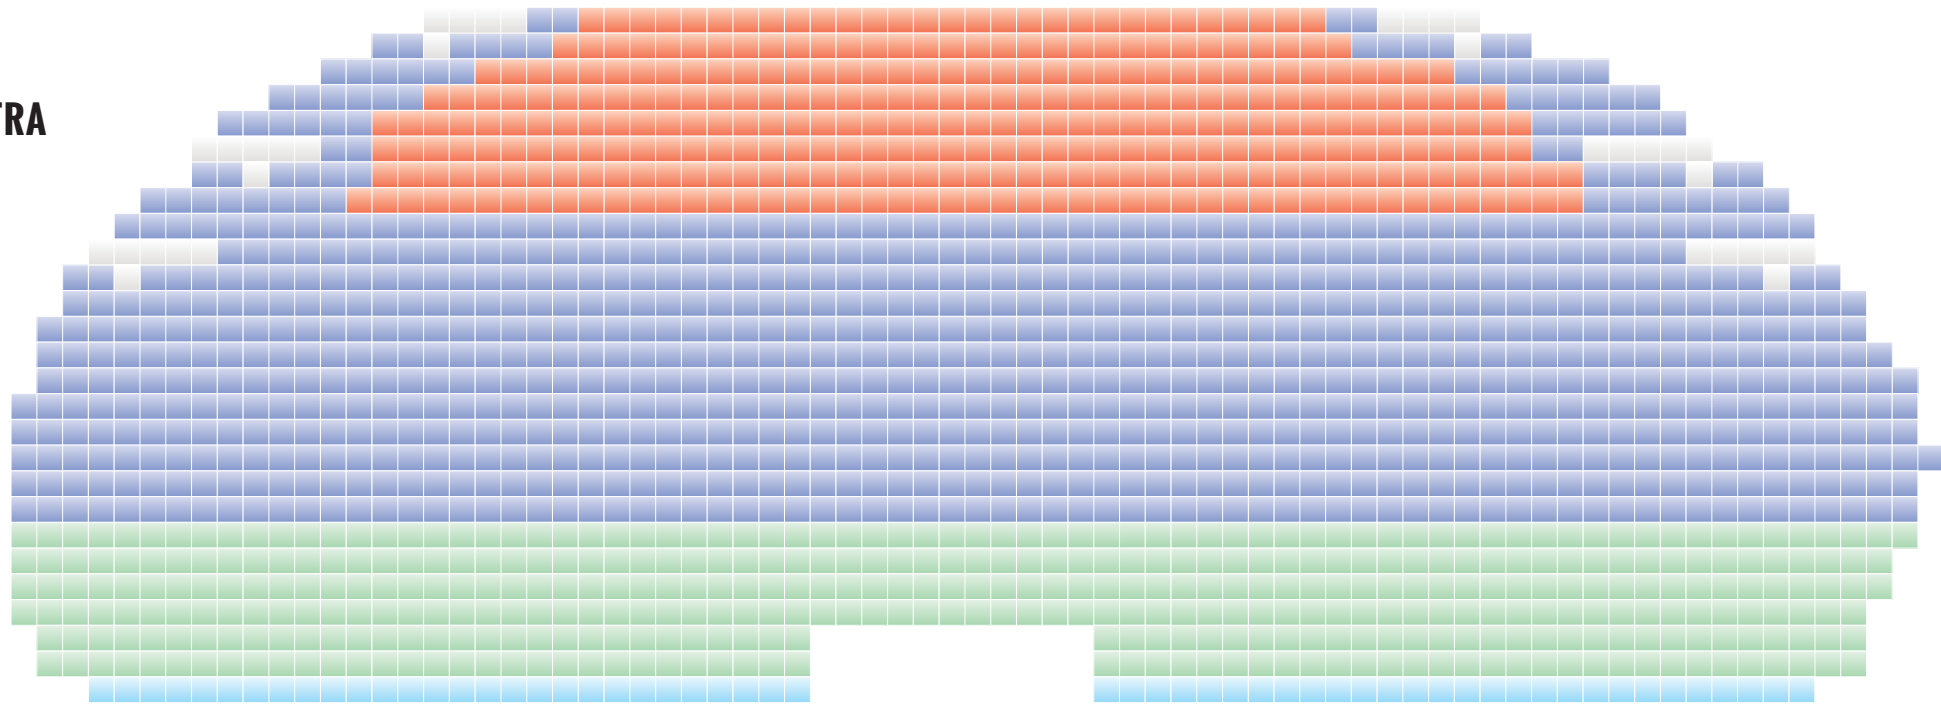

STAGE

- = PIT
- = PREMIUM
- = PRICE LEVEL #2
- = PRICE LEVEL #3
- = PRICE LEVEL #4

ORCHESTRA

TERRACE

BALCONY