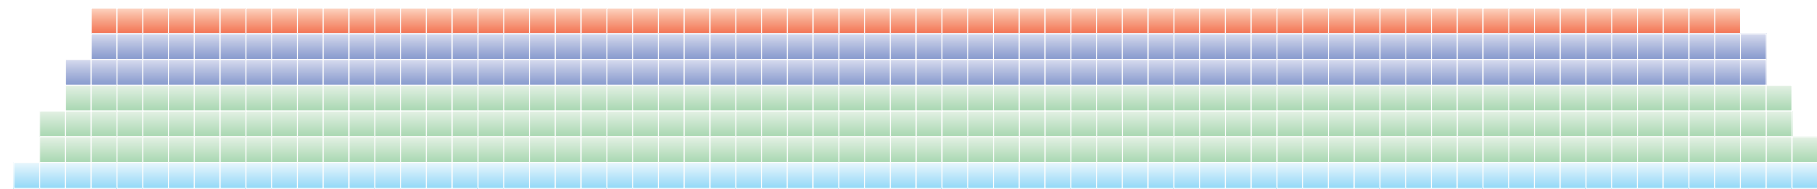

STAGE

- = PIT
- = PREMIUM
- = PRICE LEVEL #2
- = PRICE LEVEL #3
- = PRICE LEVEL #4

ORCHESTRA

TERRACE

BALCONY