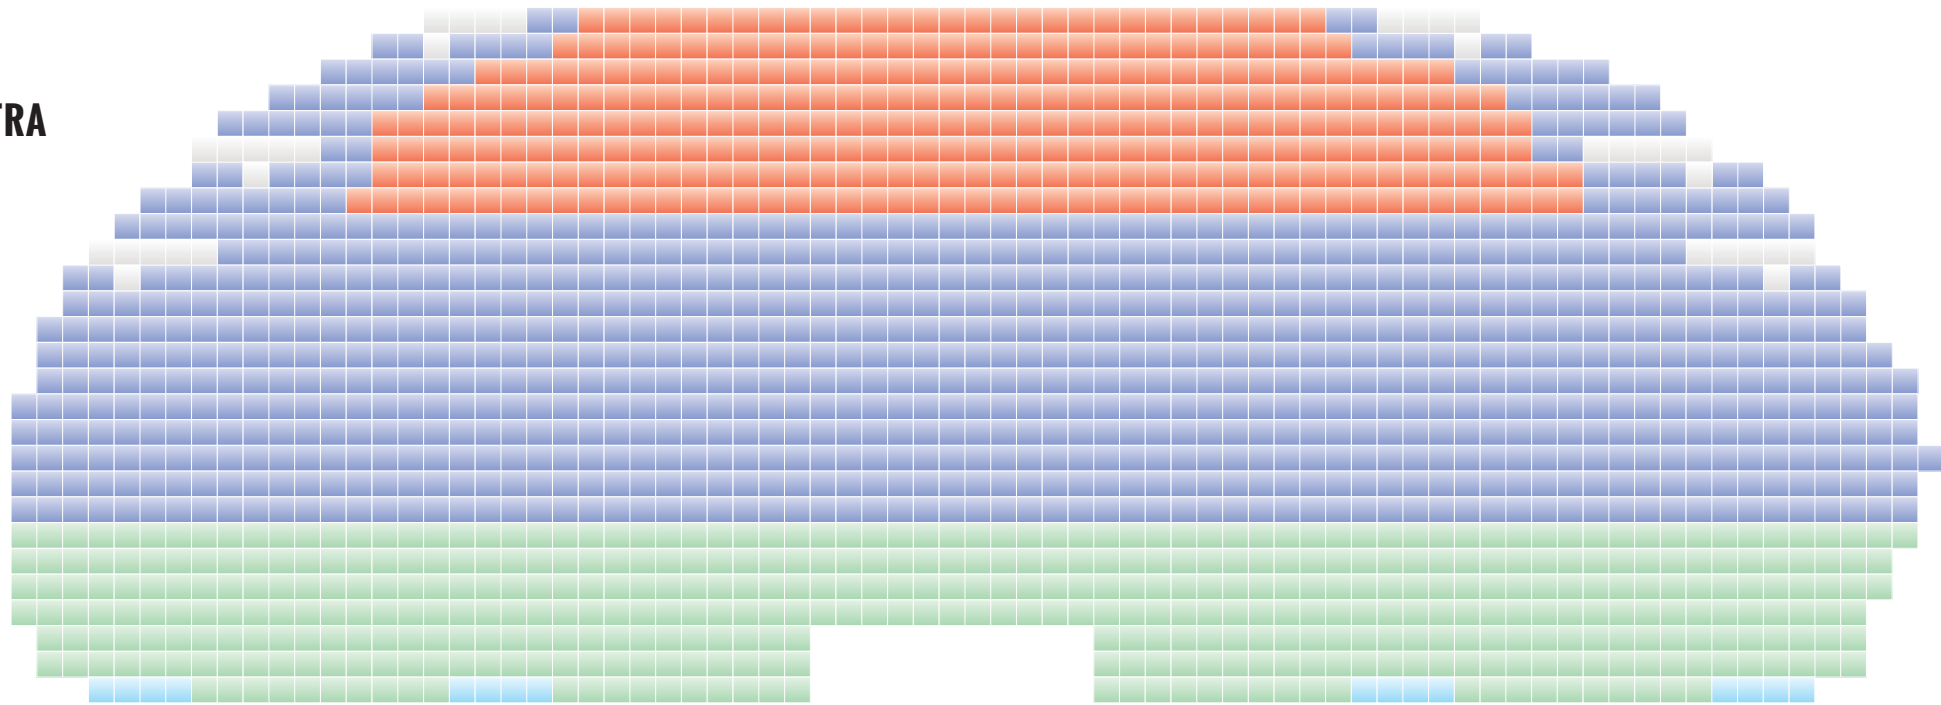

STAGE

- = PIT
- = PREMIUM
- = PRICE LEVEL #2
- = PRICE LEVEL #3
- = PRICE LEVEL #4

ORCHESTRA

TERRACE

BALCONY