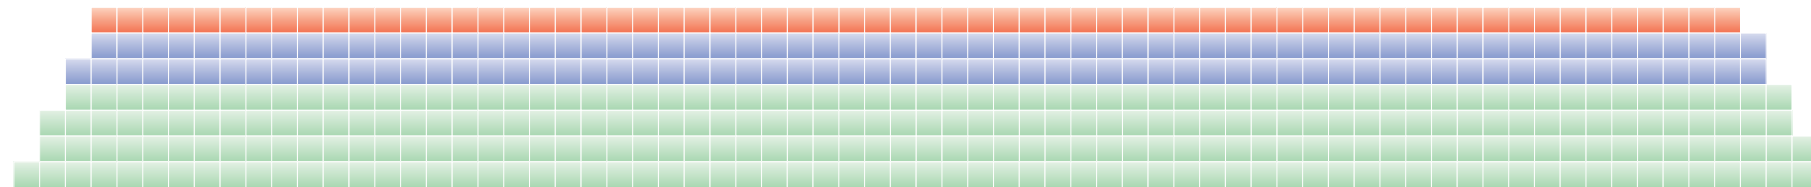

STAGE

- = PIT
- = PREMIUM
- = PRICE LEVEL #2
- = PRICE LEVEL #3
- = PRICE LEVEL #4

ORCHESTRA

TERRACE

BALCONY