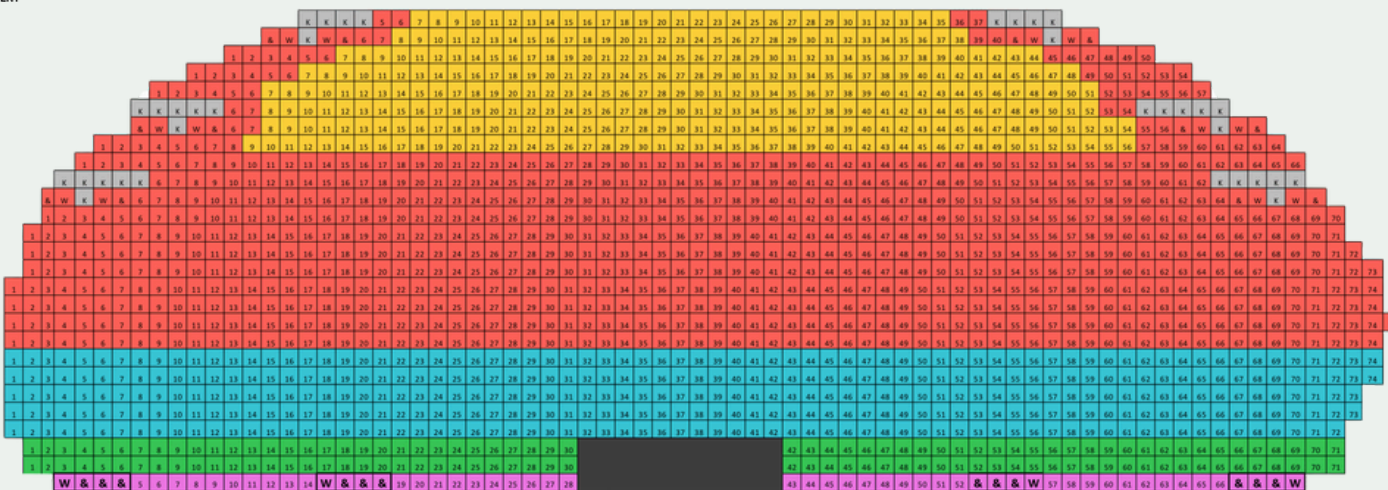

# Stage

Orchestra

Terrace

Balcony

A	Saturday & Sunday Matinee
B	Saturday Evening

Price Level	A	B
Premium	\$109.00	\$109.00
Level 2	\$85.00	\$94.00
Level 3	\$71.50	\$79.00
Level 4	\$58.00	\$64.00
Level 5	\$44.50	\$49.00

Map shows group ticket pricing for *TINA - The Tina Turner Musical* in Spokane April 11-12, 2026.